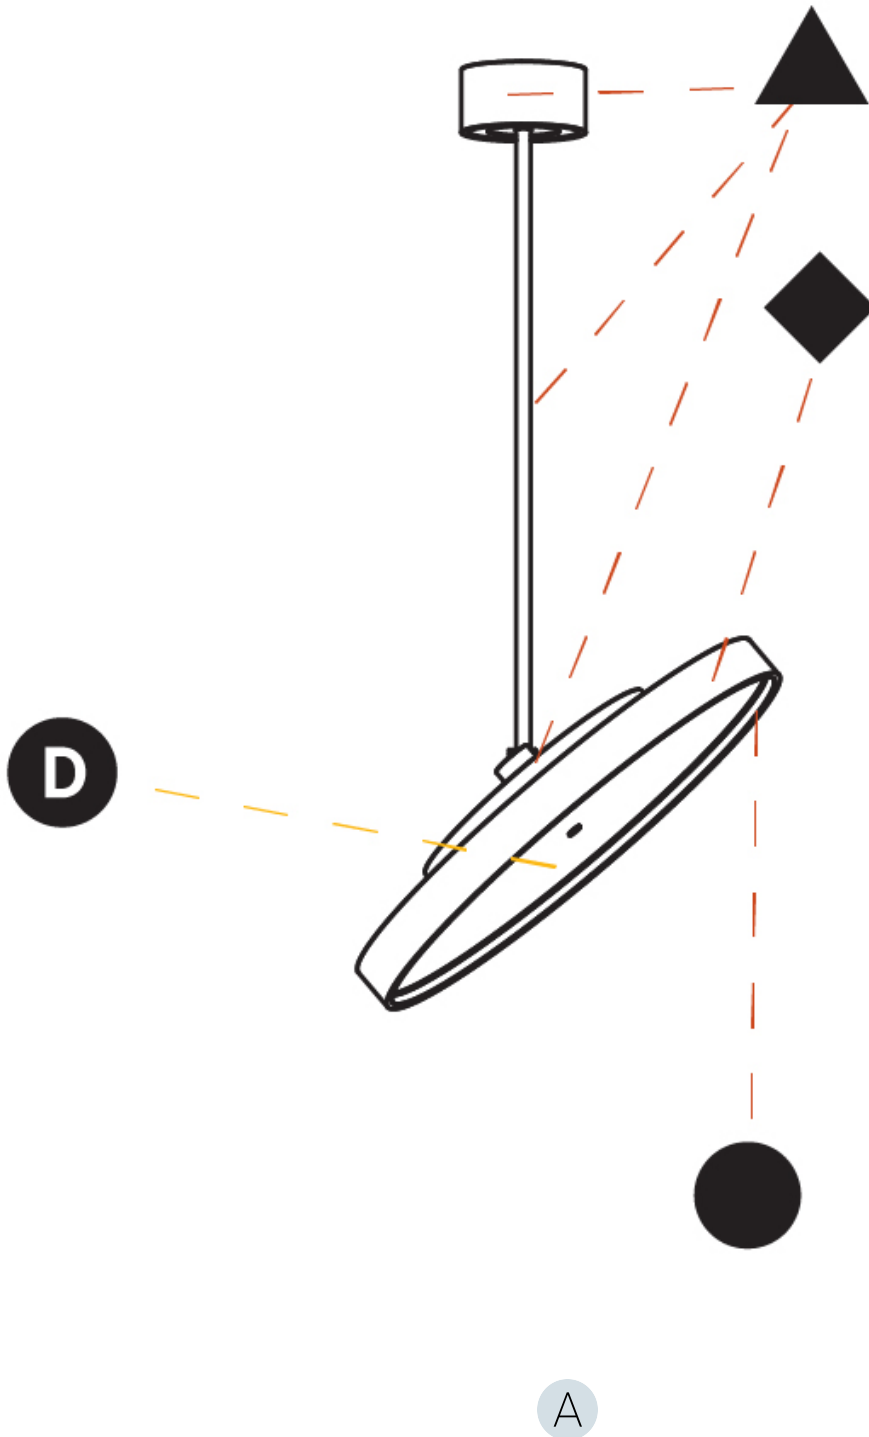

SIGN DIVA FLEX KORONA SUSPENSION

A30865-

PROJECT	_____
TYPE	_____
SPECIFIER	_____
QUANTITY	_____
DATE	_____