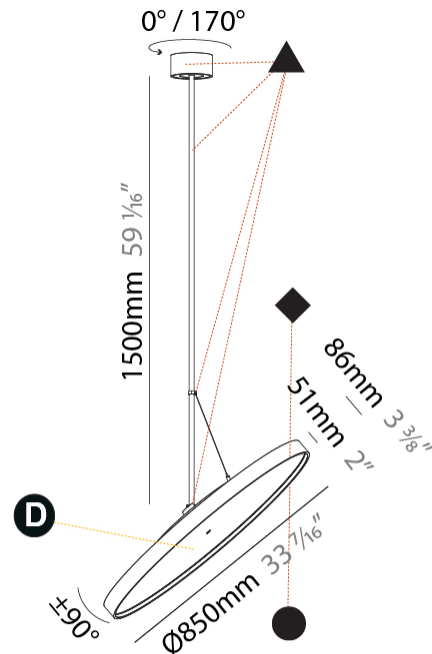

GENERAL

Series: Sign Diva Flex
Subseries: Sign Diva Flex Korona
Brand: Prolicht
Division: Architectural
Mounting Type: Suspension
Mounting Location: Ceiling
Subcategory: Pendant

PHYSICAL

Shape: Round
Diameter (mm): 850
Diameter (in): 33 7/16
Height (mm): 1620
Height (in): 63 3/4
Light Distribution: Adjustable / Direct
Weight (kg): 2.007
Weight (lbs): 4.42
Diffuser: PMMA - Opal / Micro-Prism / Sparkling Secret / Vintage Industrial
Fixture Finish: SSR / BKV / CWI / CRY / HAB / UFT / ITA / RUA / FTG / MYG / LOD / PUS / FRO / FUP / KIA / POP / BLS / SPG / MEY / GOH / GUM / CHC / COM / ABZ / JAG / OBR / MOS / ROR
Fixture Material: Extruded Aluminum / Steel

ELECTRICAL

Lamp Type: LED (Zhaga Standard)
Input Wattage (W): 88
Total Output Wattage (W): 76.8
Dimming: Tri-Mode (Non-Dimming and Phase Dimming (120Vac only) and 0-10V Dimming)
Driver Included: Yes
Driver Location: Integrated
Driver Type: Constant Current - Universal
Driver Class: Class 2
Input Voltage (V): 120 - 277
Constant Current (MA): 600

LED

Color Temperature (°K): 2700 / 3000 / 3500 / 4000
Max. Delivered Lumen (lm): 9094 / 9806 / 11385 / 13736
Nominal Lumen (lm): 10753 / 11596 / 13461 / 13736
CRI: >90 CRI
Lamp Life (hrs): 50000

OPTICAL

Adjustability: Rotational 170°; Tilt 90°

RATINGS AND CERTIFICATIONS

Certified By: Certified for North American Standards
IP rating: IP20